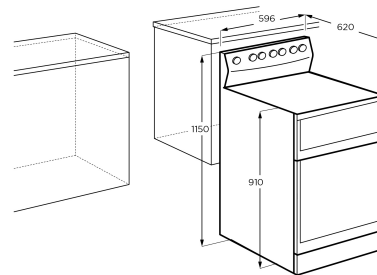

Product Dimension

Total height (mm) - 1150, Total width (mm) - 596, Total depth (mm) - 620